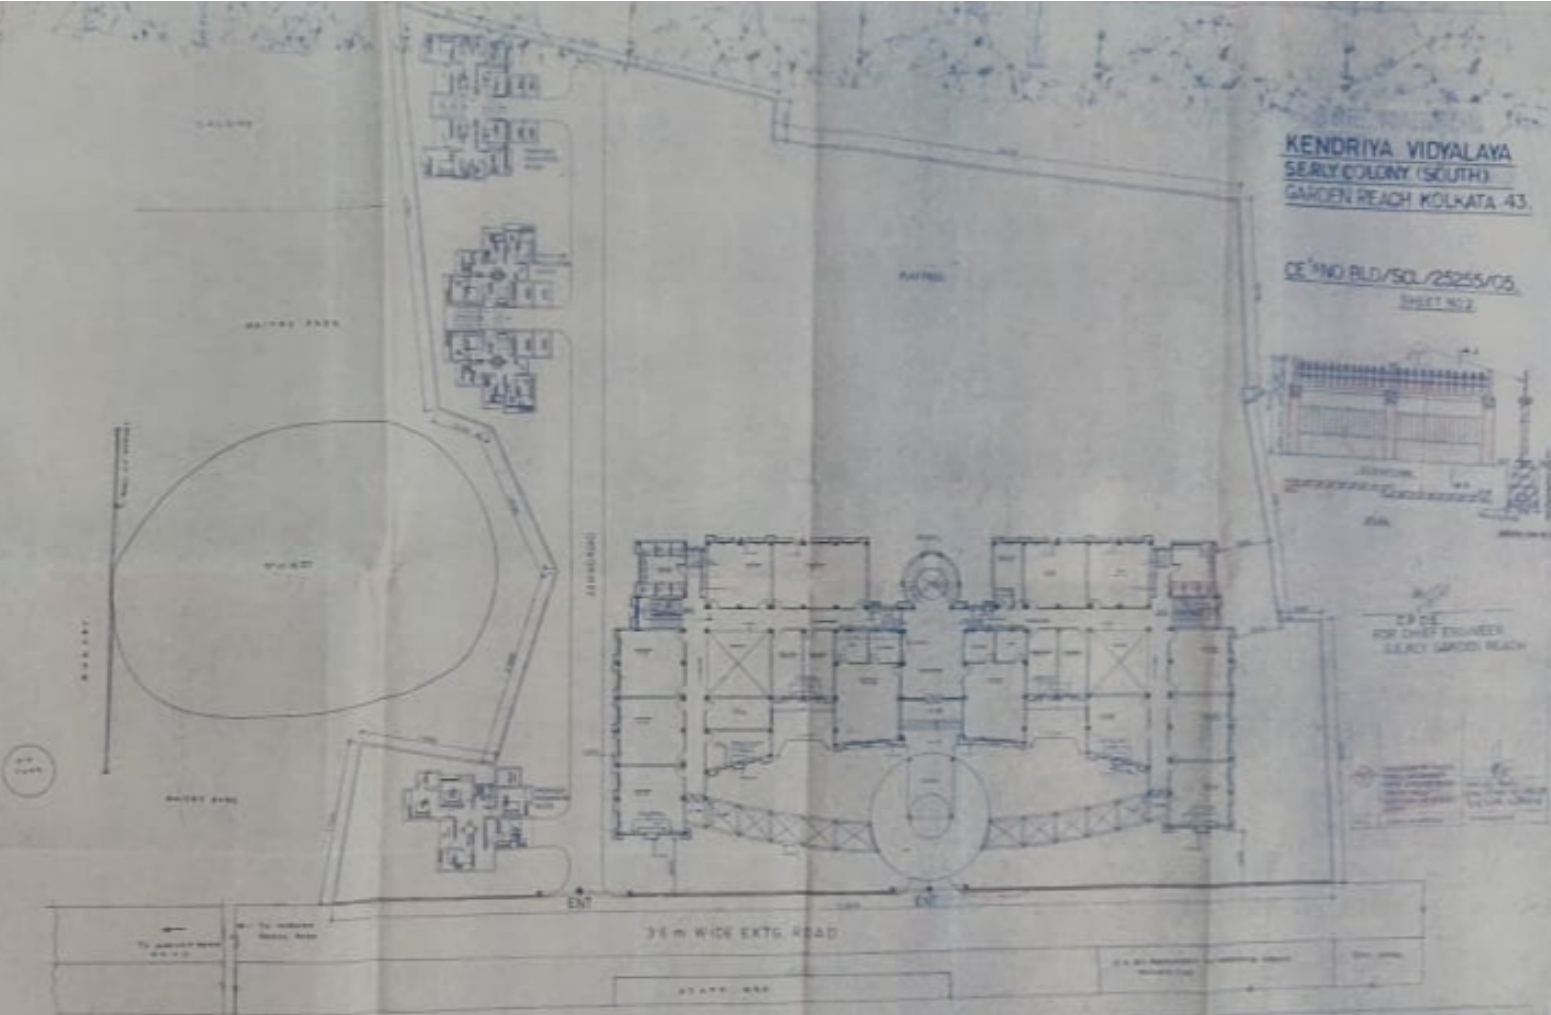

on the North! - By E/Face Man & Pump House, Loco Tank
Transit and DEN/CON. OFFICE

on the South! - By quarter block No. 74/11/20, 74/11/21, 74/11/11

on the East! - By quarter block No. 74/11/13, 74/11/15, 74/11/14, 74/11/12

on the West! - By Wilson Bule. 91/11/21, 81/2, 9/7/10, 222ft.

KENDRIYA VIDYALAYA
SERLY COLONY (SOUTH)
GARDEN REACH KOLKATA-43.

CE NO BLD/SOL/25255/05
SHEET NO.2

CP DE
FOR CHIEF ENGINEER
SERLY GARDEN REACH

Job title
PROPOSED KENDRIYA VIDYALAYA AT KOLKATA
SERLY GARDEN REACH

Proj title
SITE PLAN FOR FOUR STORED
SCHOOL BLDG.

Scale 1:200
Date 21-7-2004

ARCHITECTS
AECOM DESIGN
100, Park Road, Park Road, Kolkata
700016, India